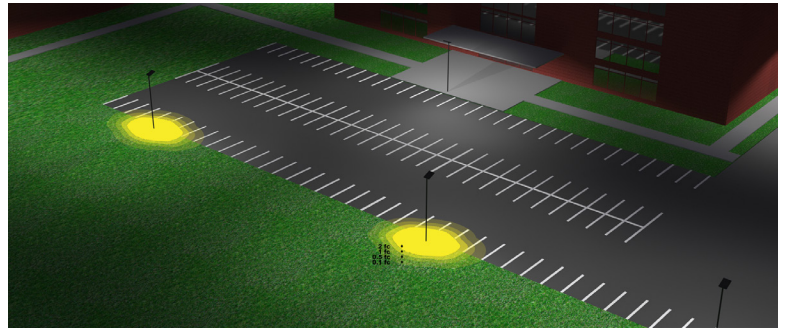

Area 45'x 55' Mounting Height: 20'