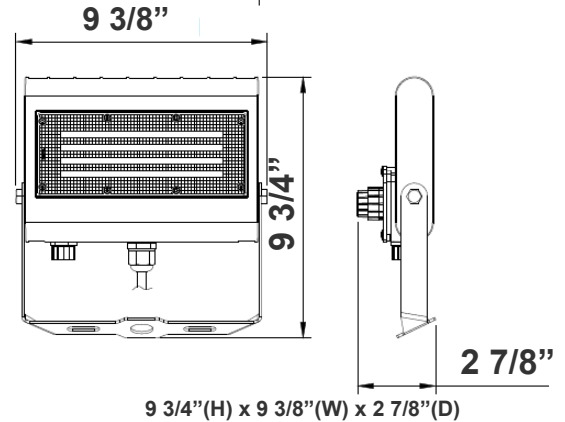

Customer Name: _____

Project Name: _____

Note: _____

Type: _____