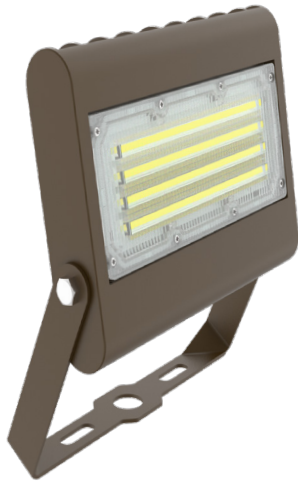

LFX-MD SERIES Outdoor Lighting

LFX-MD-15-50W-MCTP-TR

Customer Name: _____

Project Name: _____

Note: _____

Type: _____

Ideal for general site lighting, alleys, loading docks, doorway, pathway, and parking areas.

Features

- DLC Premium & LED High-Lumen Flood lights
- Solid State Lighting Technology for Long Life
- No Maintenance Needed and High-Efficiency
- 70,000 Hours Rated Life
- 7-Year Warranty
- Optic Lens Type: III
- Multi-CCT Power - The Switch is on the Bottom of the Fixture

Technical Specifications

Electrical:

- Voltage: 120~277V AC/50~60 Hz
- Wattage: 15W/ 20W/ 30W/ 50W
- Power Factor: >0.9
- Efficacy: 130 LPW

Mechanical:

- Die-cast Aluminum Housing with Powder Coat Finish (Dark Bronze and White Finish)
- LED: Philips Lumileds Luxeon 2835 High Flux LED
- Solid State Lighting technology for long life, no Maintenance needed and High-Efficiency
- High Conductive Aluminum LED Board
- 270° Adjustable Yoke Mount
- IP Rating: IP65
- Operating Temperature: -40°F to 104°F
- Suitable for Wet Locations

Applications:

- Ideal for general site lighting, alleys, loading docks, doorway, pathway and parking areas.
- Replace existing HID flood lights/ wall packs

Other Models:

- 30W | 3900LM | LFX-MD-10-30W-MCTP-TR