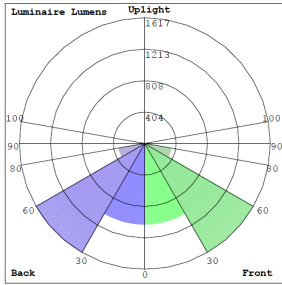

Lighting:

- Dimming: 0~10V Dimmable
- Optic Lens Type: III
- Cord type: 13" #18 AWG stranded wires
- Color temperature: 3000K/ 4000K/ 5000K/ 5700K
- Total Lumens: 6350LM Max.
- Multi-CCT Power - The Switch is on the Bottom of the Fixture
- Color Rendering Index: ≥ 82
- Beam Angle: 120°X 90°

Photometrics: LFX-MD-15-50W-MCTP-TR

BUG Rating: B3-U0-G1

Area 45'x 55' Mounting Height: 20'

Other Views:

Side View

Front View

Back View

Performance Table: LFX-MD-15-50W-MCTP-TR