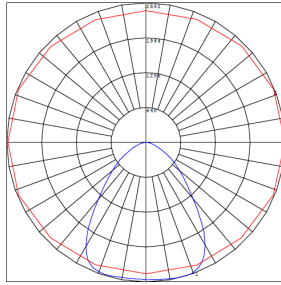

Photometrics: LFX-MD-15-50W-MCTP-TR

BUG Rating: B3-U0-G1

Area 45'x 55' Mounting Height: 20'

Other Views:

Side View

Front View

Back View

Performance Table: LFX-MD-15-50W-MCTP-TR